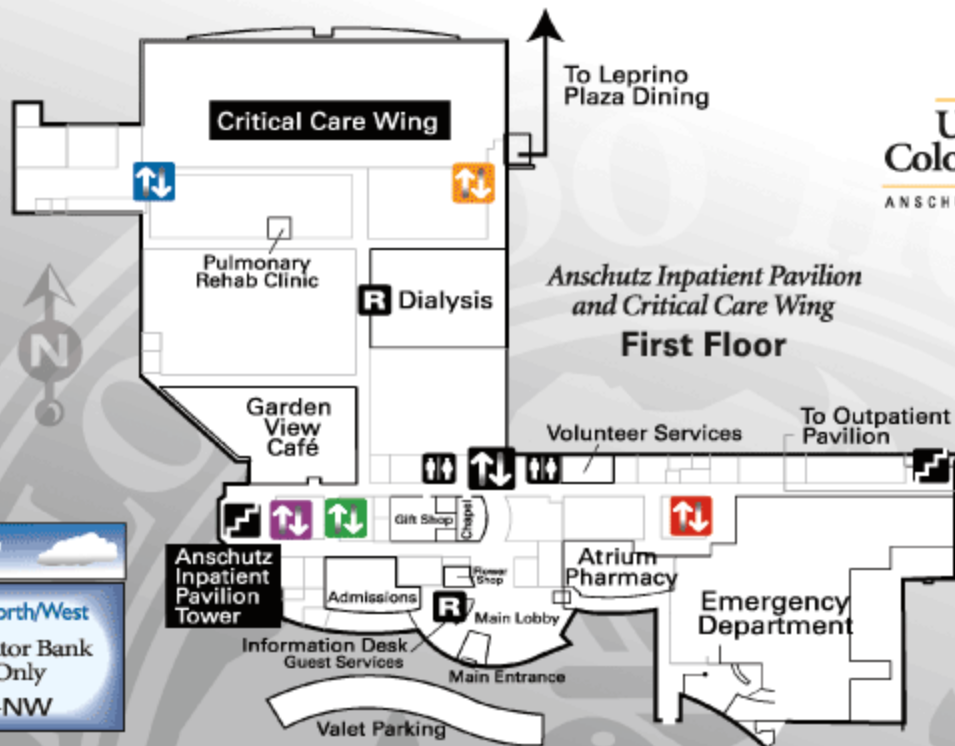

Know where you are at all times. It could save someone's life!

Service Elevator Color Key & Locations

Blue Sky North/West
Blue Elevator Bank
Staff Only
CCW-NW

Purple Mountain Majesty
Purple Elevator Bank
Staff Only
AIP-café

Green Earth
Green Elevator Bank
Staff Only
AIP-café

We've color-coded each of the staff elevators so that you can quickly communicate where you are or locate others, especially in an emergency. Take a few minutes to memorize the colors and locations. It could save a life!

Orange Sunrise East
Orange Elevator Bank
Staff Only
CCW-NE

Red Hot Emergency
Red Elevator Bank
Staff Only
Emergency