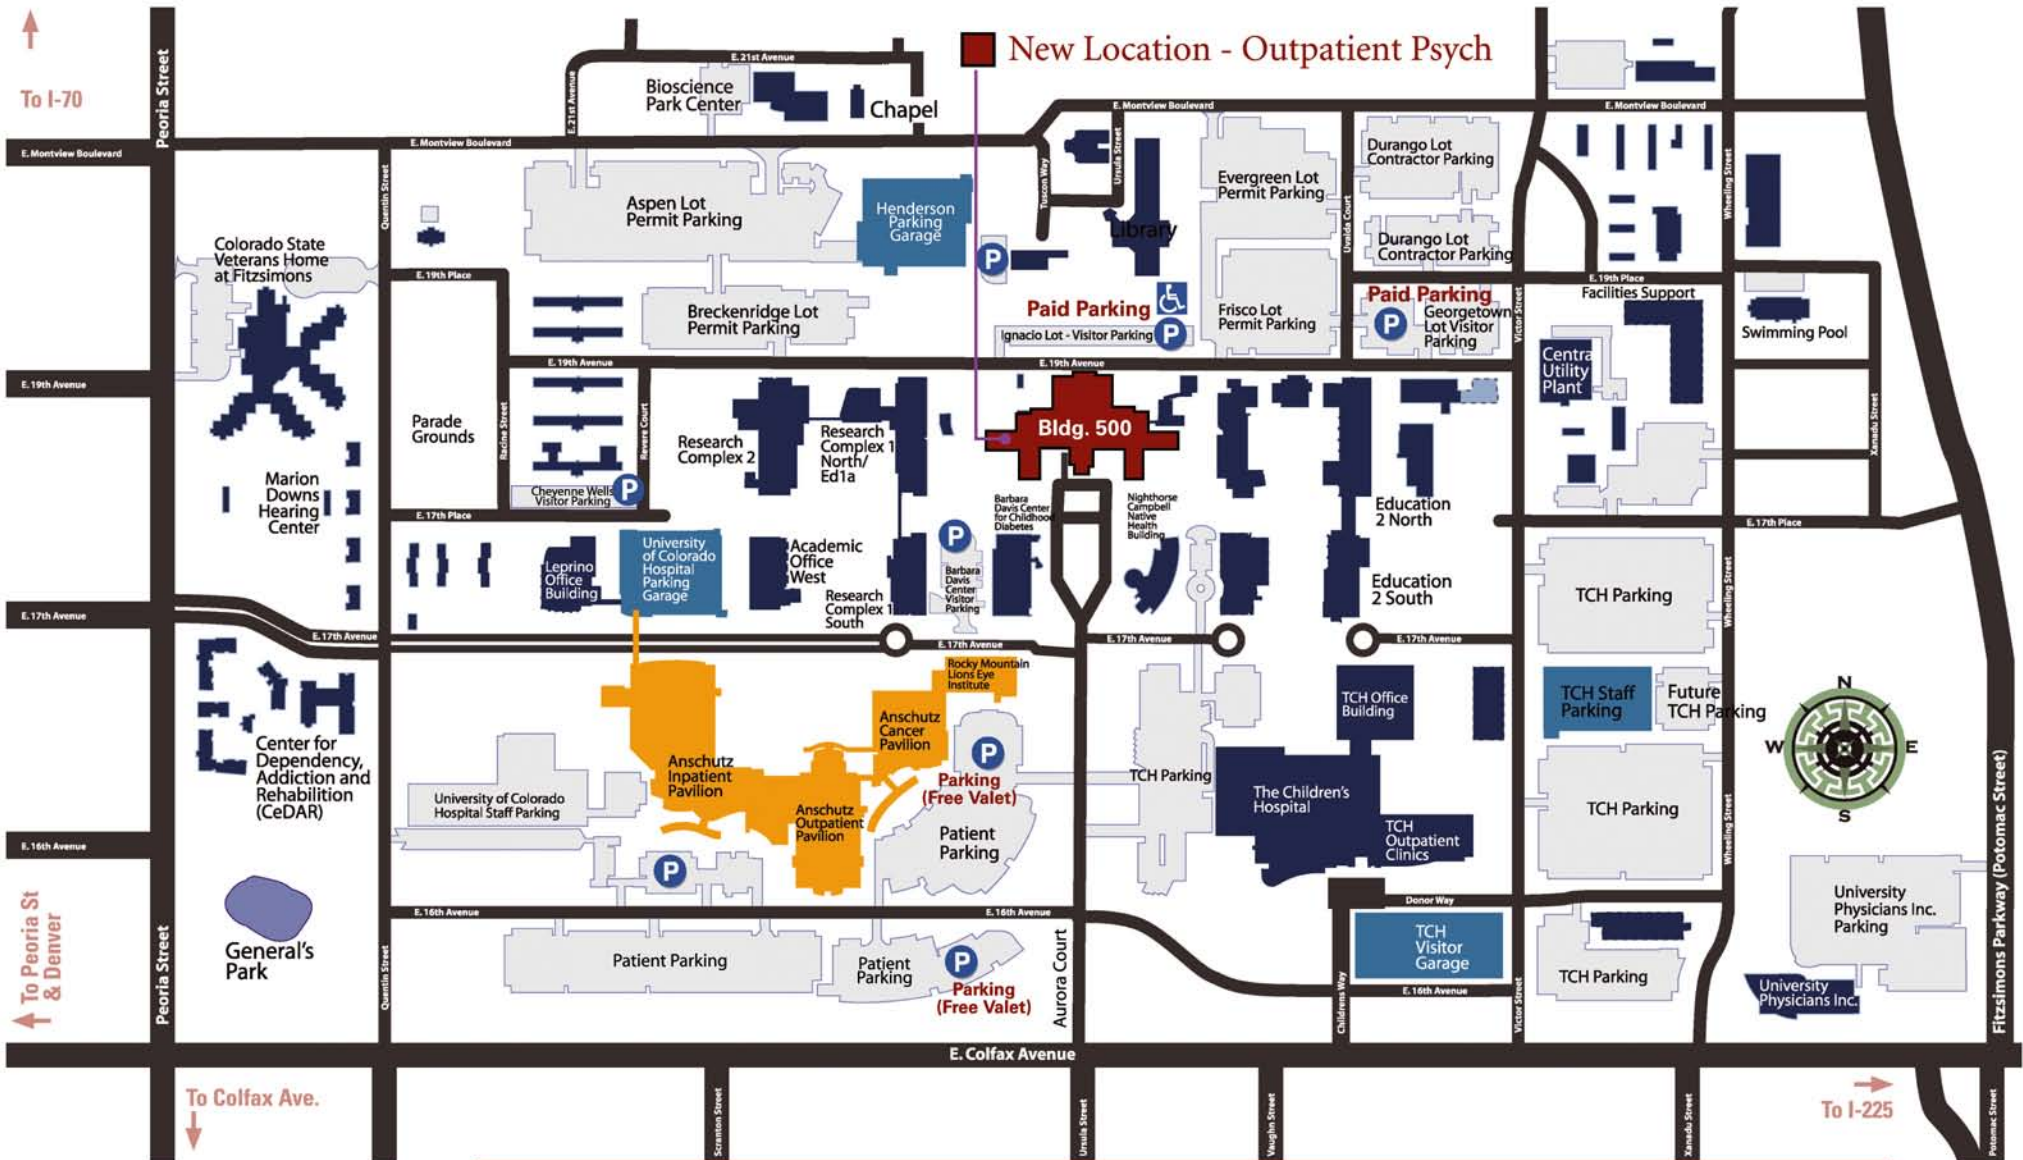

University of Colorado Hospital

ANSCHUTZ MEDICAL CAMPUS

From I-70

- South on Peoria to Colfax
- East on Colfax
- Left on Aurora Ct. to 16th Ave.
- Left on 16th Ave.

From Downtown Denver

- East on Colfax to Aurora Ct.
- Left on Aurora Ct. to 16th Ave.
- Left on 16th Ave.

From I-225

- West on Colfax to Aurora Ct.
- Right on Aurora Ct. to 16th Ave.
- Left on 16th Ave.