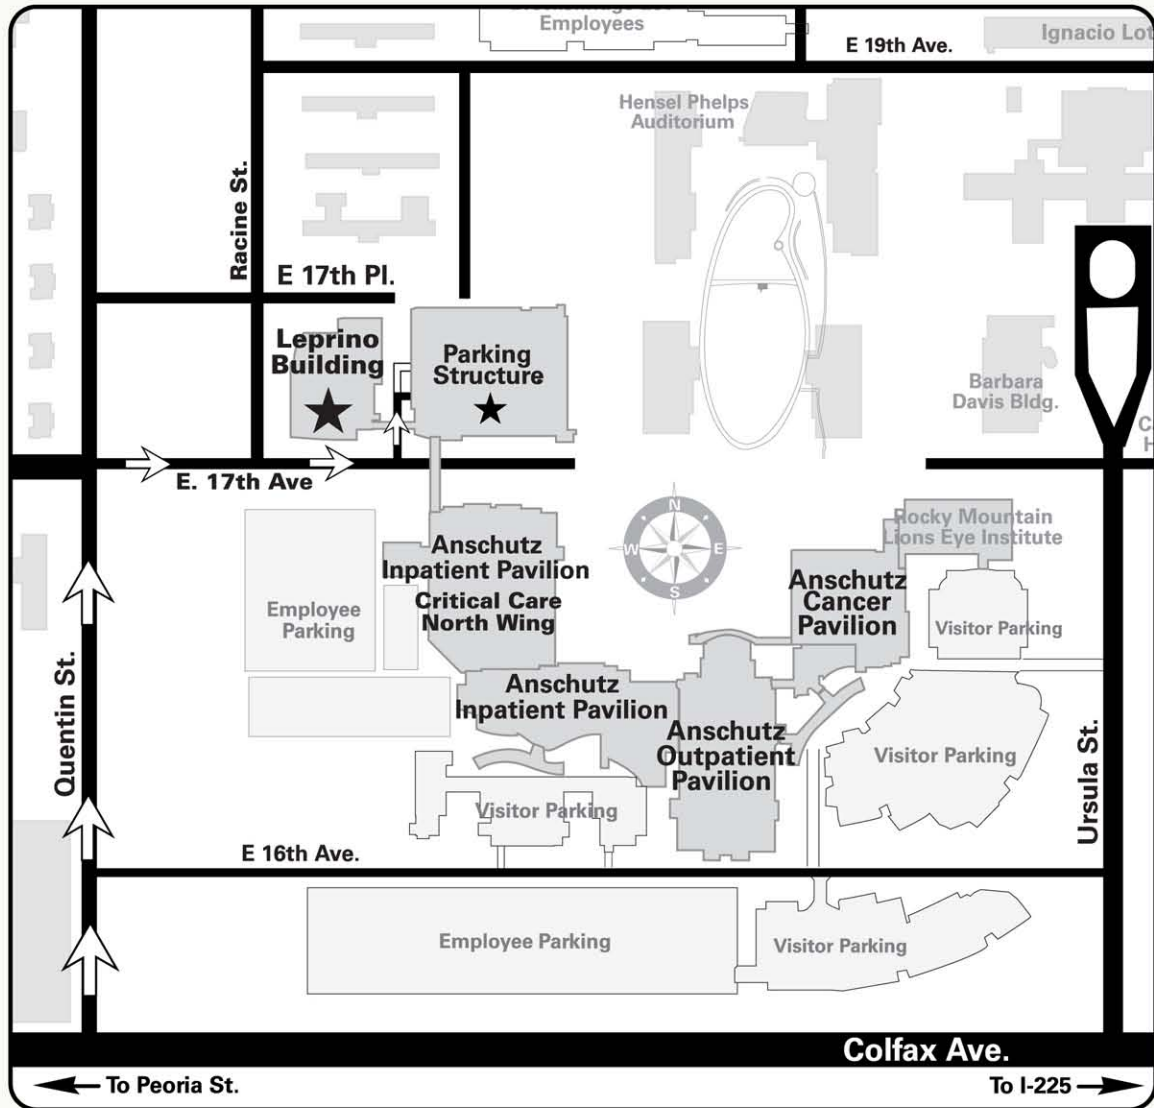

Anschutz Medical Campus

Driving Directions

From Downtown Denver

- East on Colfax to Quentin Street
- Left on Quentin Street to 17th Ave.
- Right on 17th Avenue
- Left just before the bridge
- Visitor Parking is available at the first right into the parking garage

From I-225

- West on Colfax to Quentin Street
- Right on Quentin Street to 17th Ave.
- Right on 17th Avenue
- Left just before the bridge
- Visitor Parking is available at the first right into the parking garage

From I-70

- South on Peoria St., past Fitzsimons golf course
- Left on E.17th Avenue
- Left just before the bridge
- Visitor Parking is available at the first right into the parking garage

UNIVERSITY OF COLORADO HOSPITAL
ANSCHUTZ MEDICAL CAMPUS